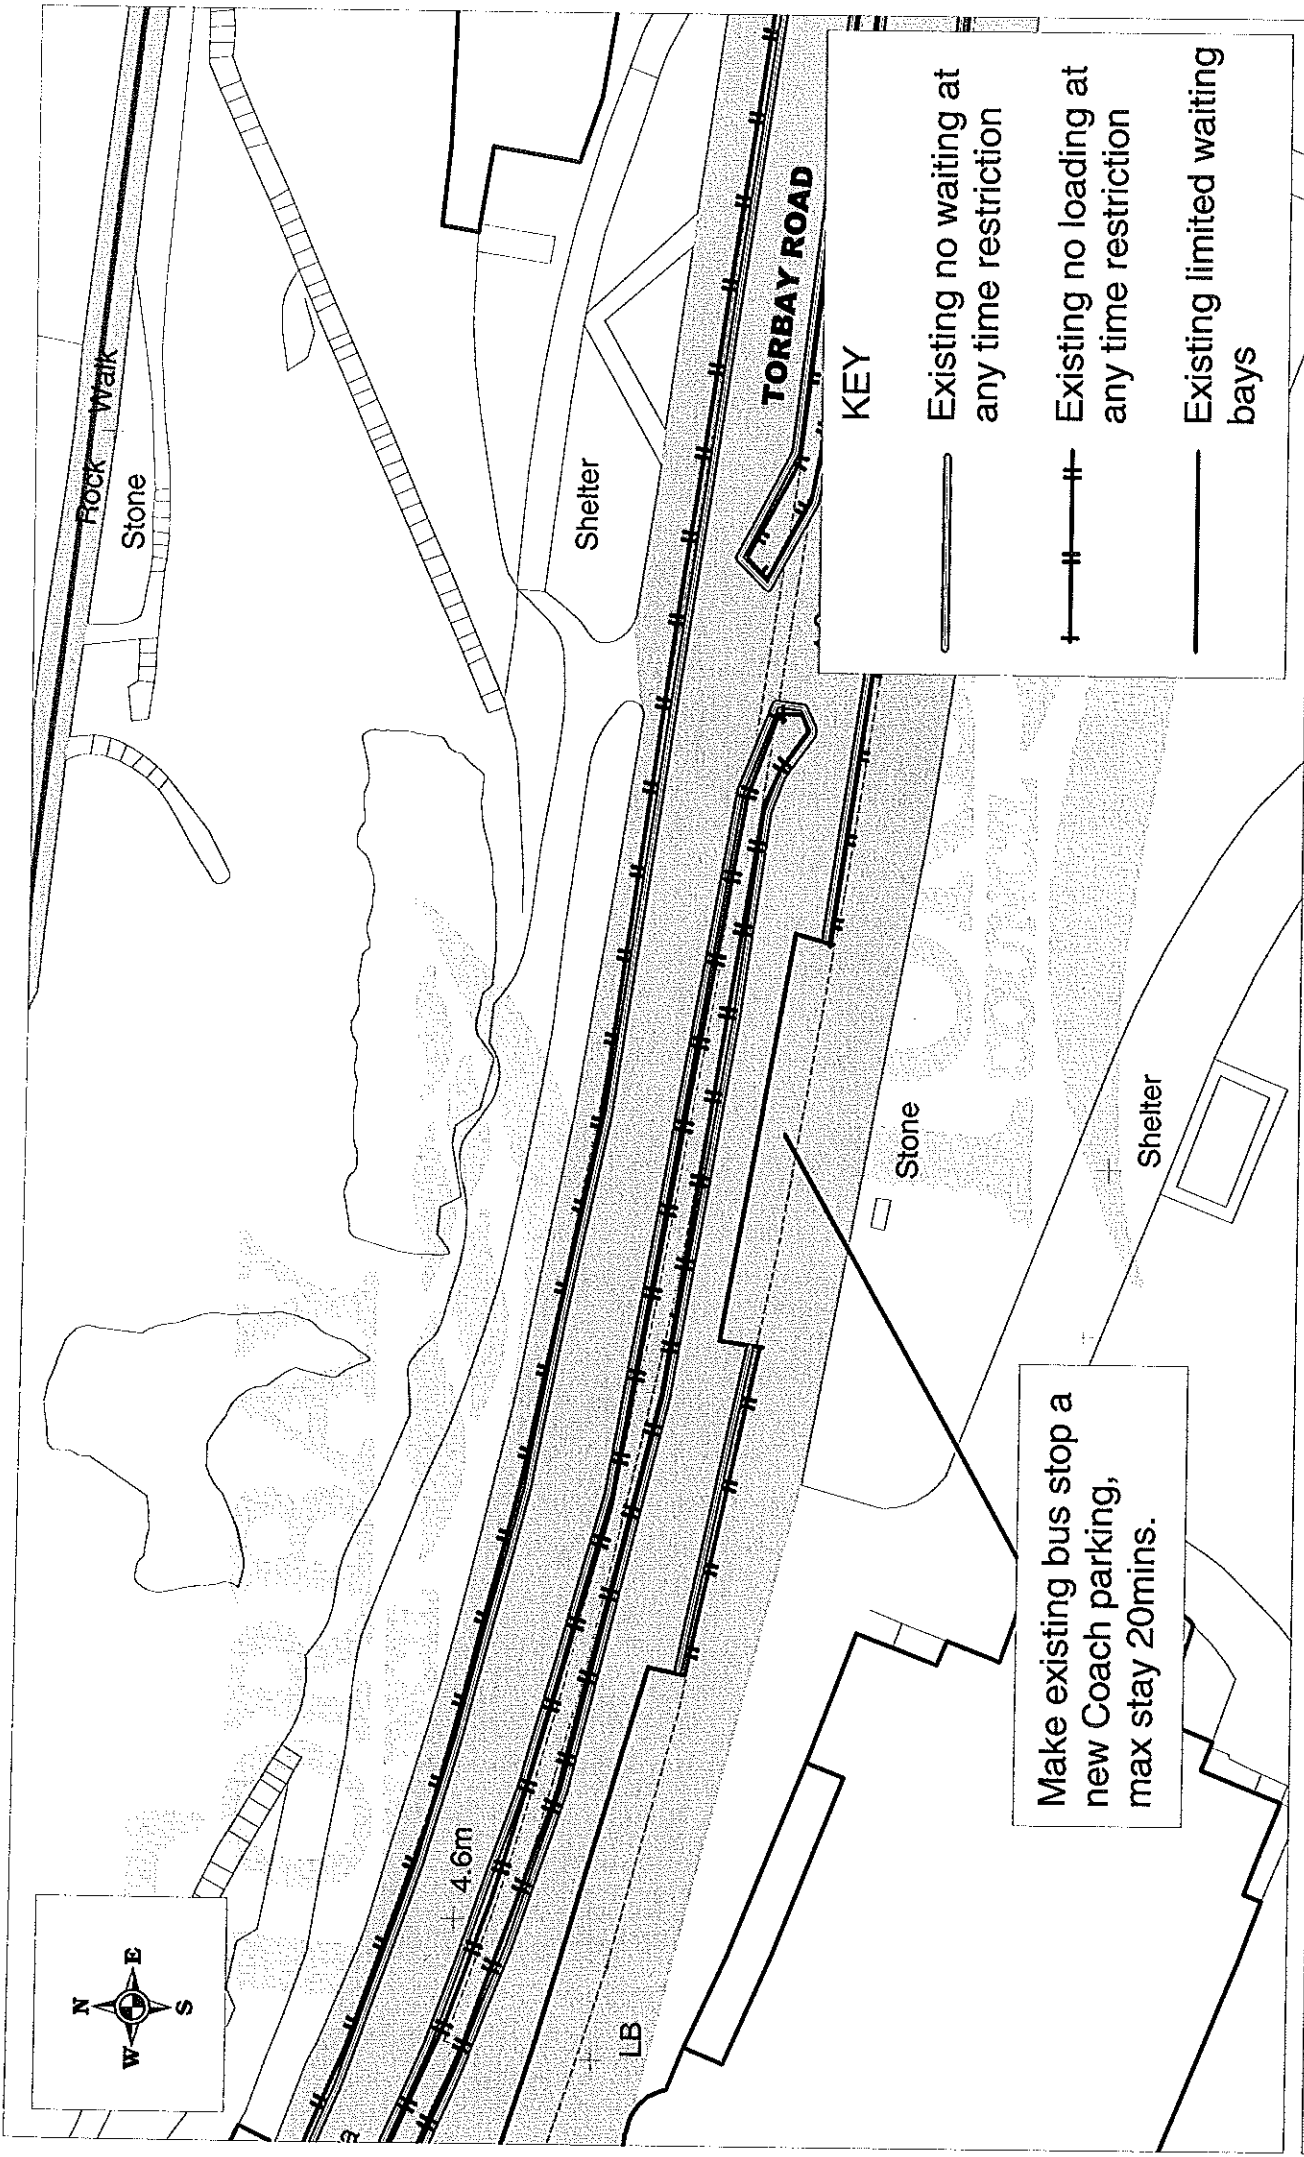

2.4m

GARFIELD ROAD

81

12

Replace no waiting restriction with new Coach drop off bay max stay 20mins May - Sept 10am-6pm

KEY

-  Existing no waiting at any time
-  Existing no loading at any time
-  Existing seasonal no waiting 8am-6pm
-  Existing parking bays

**KEY**

-  Existing no waiting at any time restriction
-  Existing no loading at any time restriction
-  Existing limited waiting bays

Make existing bus stop a new Coach parking, max stay 20mins.